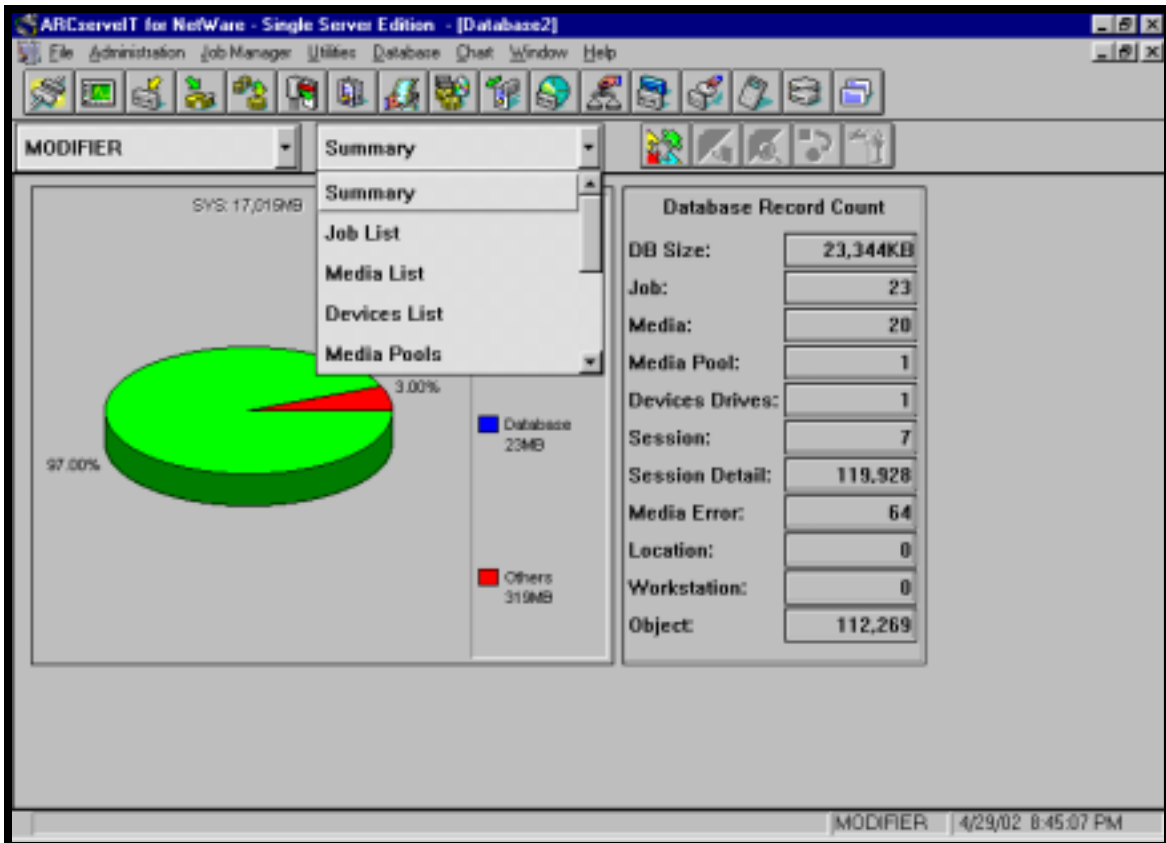

1. From a workstation, open the ArcServe Manager. This is located under
sys:\arcserve.6\manager\arcserve.exe
2. Select Database

3. From the Summary Drop down menu select Job List

4. Verify the backup job returned a status of finished